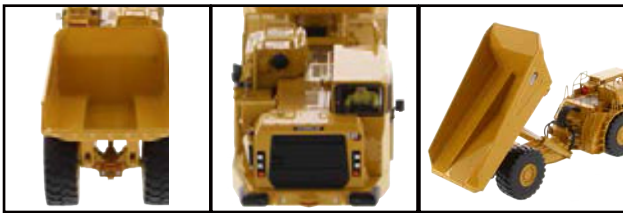

1:50 Cat® AD45 UNDERGROUND MINING TRUCK

- * Detailed cab interior
- * Authentic Cat Machine Yellow paint
- * Authentic Cat trade dress
- * Tread and pattern detail on all visible metal surfaces
- * Authentic tire tread pattern
- * Steerable front wheels
- * Raises and lowers operable rock ejector
- * Detailed cab interior with operator figure

Contact your Diecast Masters distributor today to order.

ITEM NUMBER

85717

SACLE 1:50

9 1/8 x 2 1/2 x 2 7/8 in
233x 62 x 73mm

Real Replicas
Contact your Diecast Masters distributor today to order.

14+

Diecast Masters scale models are adult collectibles, not toys. Not intended for children under 14.